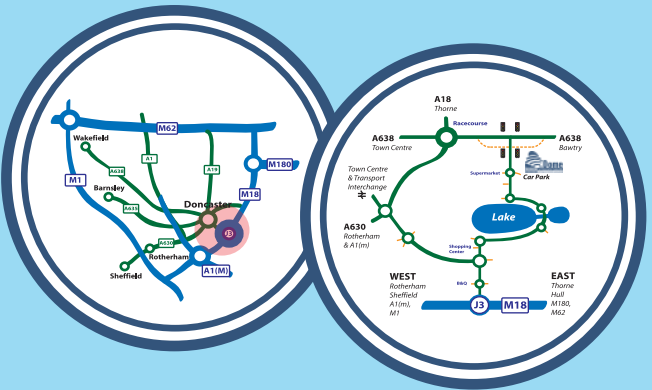

* Monday - Friday sessions only available during school holidays

GETTING TO THE DOME

BY ROAD
THE DOME IS CONVENIENTLY LOCATED JUST MINUTES FROM THE M18 (J3) AND A1(M) (J36) MOTORWAYS. WITH OVER 600 FREE CAR PARKING SPACES AS WELL AS COACH PARKING, THERE'S NEVER A PROBLEM FINDING A SPACE.

BY BUS
ONE OF THE TOWNS MAIN BUS CORRIDORS RUNS RIGHT OUTSIDE THE DOME, MAKING GETTING HERE BY BUS A BREEZE. SERVICES DEPART FROM THE TRANSPORT INTERCHANGE EVERY FEW MINUTES, JUST HOP ON ANY OF THE FOLLOWING SERVICES

- | | |
|---------------------|-----------------|
| 55, 55B (PINK LINE) | 75 (OLIVE LINE) |
| 57 (BROWN LINE) | 91 |
| 58, 59 (LIME LINE) | |

BY TRAIN
THE NEW TRANSPORT INTERCHANGE IS WELL SITUATED WITHIN THE NATIONAL RAIL NETWORK. THE EAST COAST MAINLINE PROVIDES ACCESS FROM MANY DESTINATIONS ALL AROUND THE COUNTRY, WHILST ITS LOCATION WITHIN THE LOCAL RAIL NETWORK MAKES IT IDEAL FOR TRAVELLING FROM SURROUNDING TOWNS AND VILLAGES. ONCE HERE, THE STATION ITSELF IS JUST A SHORT BUS RIDE TO THE DOME.